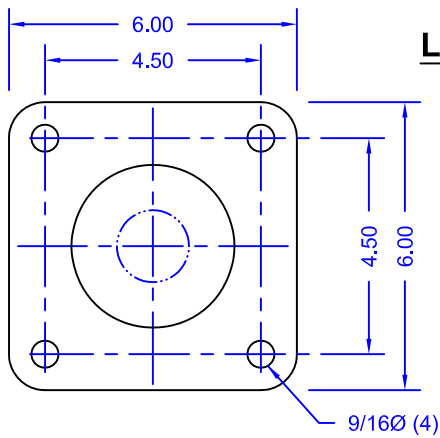

SS4 Swing Span Light Basic Dimensions

FIXTURE SECTION

LENS PATTERN

MOUNTING PATTERN

BASIC DIMENSIONS