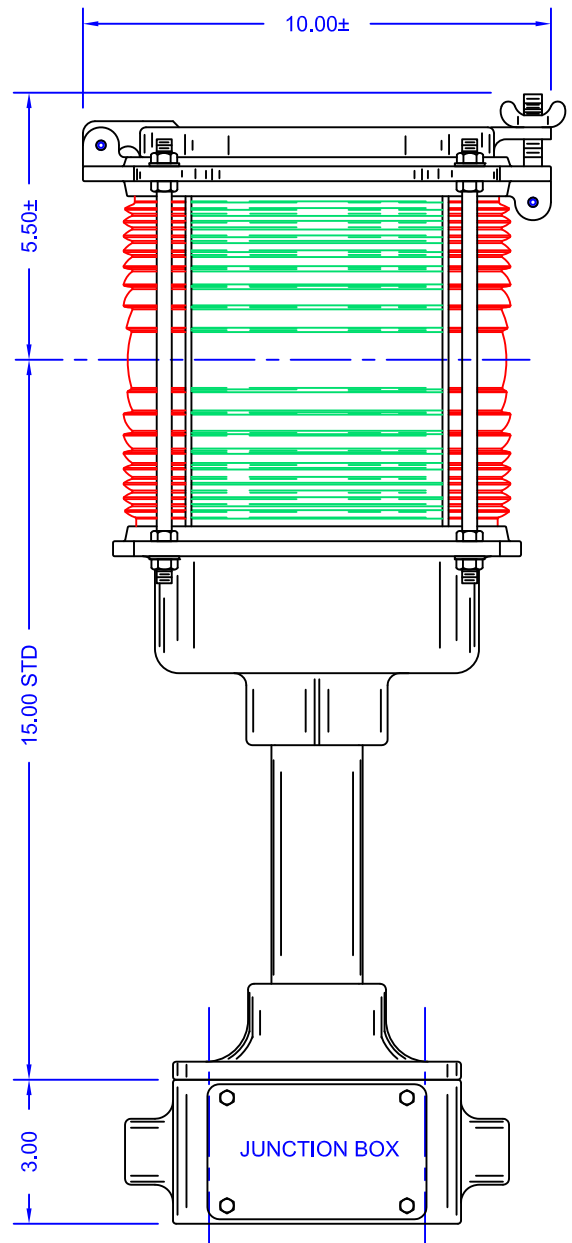

SS4 Swing Span Light Basic Dimensions

FIXTURE SECTION

LENS PATTERN

MOUNTING PATTERN

BASIC DIMENSIONS