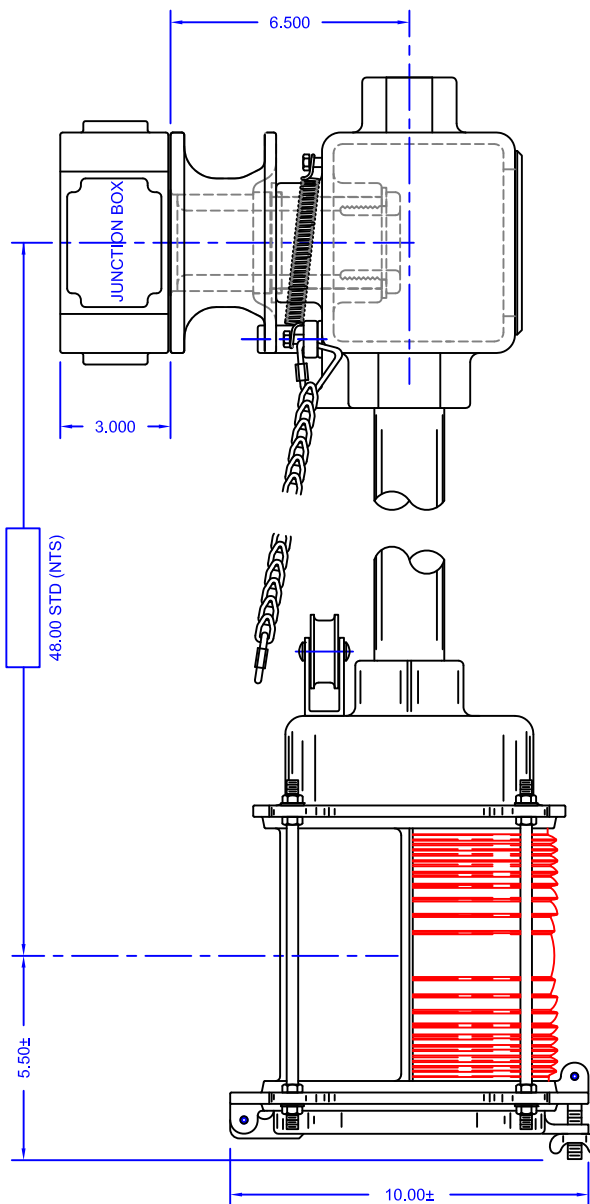

CM Channel Margin Light  
Basic Dimensions

180° RED  
**LENS  
PATTERN**

**MTG DIM**

**FIXTURE SECTION**

**OVERALL DIMENSIONS**