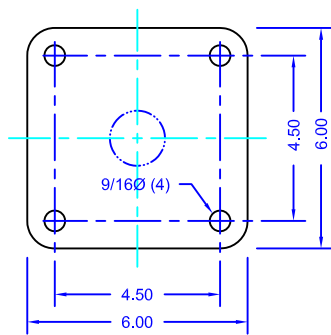

CM Channel Margin Light  
Basic Dimensions

180° RED  
**LENS  
PATTERN**

**MTG DIM**

**FIXTURE SECTION**

**OVERALL DIMENSIONS**