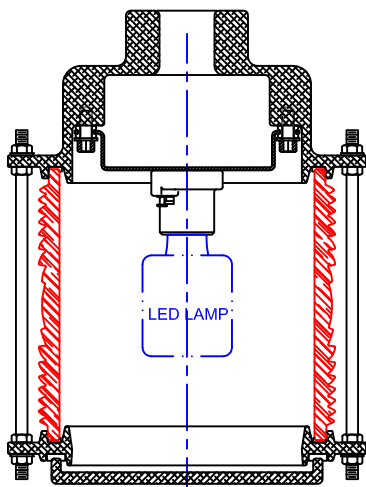

CM Channel Margin Light  
Basic Dimensions

180° RED  
**LENS  
PATTERN**

**MTG DIM**

**FIXTURE SECTION**

**OVERALL DIMENSIONS**