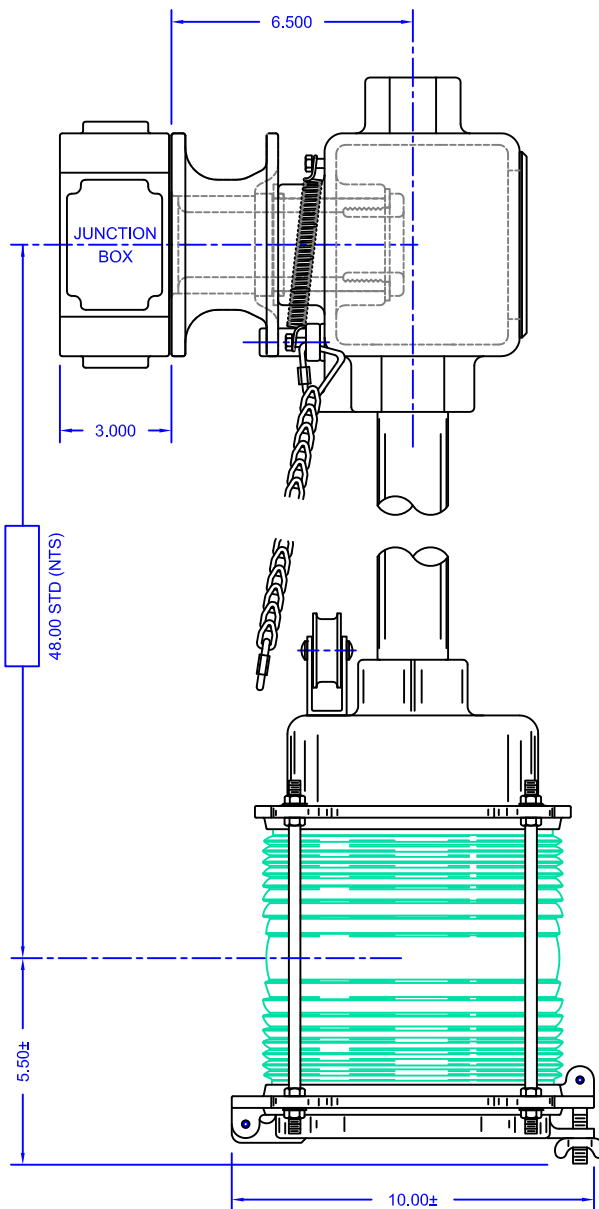

CC Center Channel Light  
Basic Dimensions

360° GREEN

**LENS  
PATTERN**

**MTG DIM**

**FIXTURE SECTION**

**OVERALL DIMENSIONS**