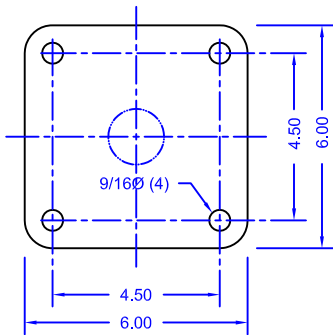

CC Center Channel Light  
Basic Dimensions

360° GREEN

**LENS  
PATTERN**

**MTG DIM**

**FIXTURE SECTION**

**OVERALL DIMENSIONS**