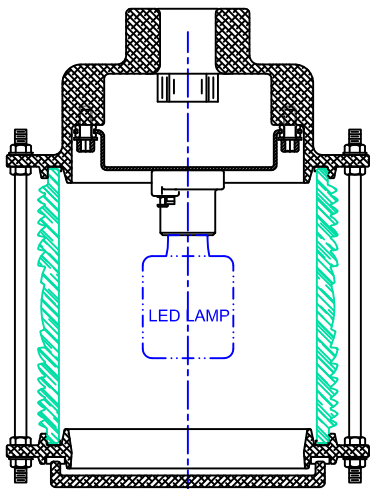

CC Center Channel Light  
Basic Dimensions

360° GREEN

**LENS  
PATTERN**

**MTG DIM**

**FIXTURE SECTION**

**OVERALL DIMENSIONS**