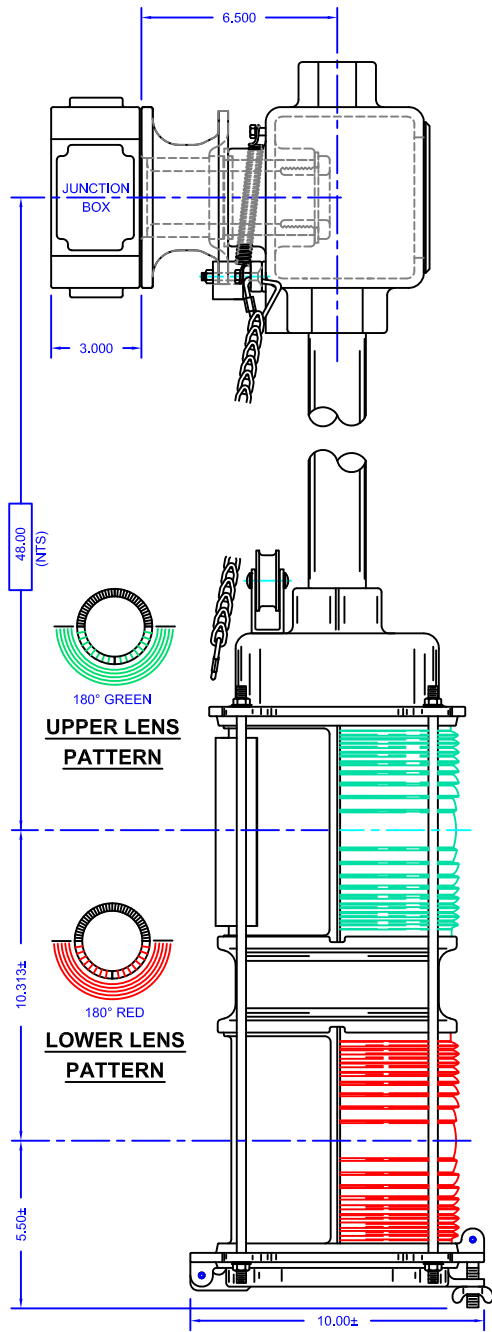

BS Bascule Light Basic Dimensions

OVERALL DIMENSIONS