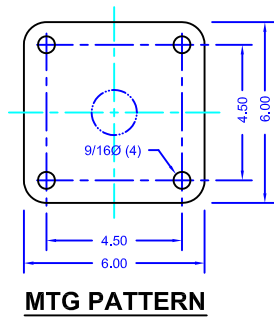

BS Bascule Light Basic Dimensions

OVERALL DIMENSIONS