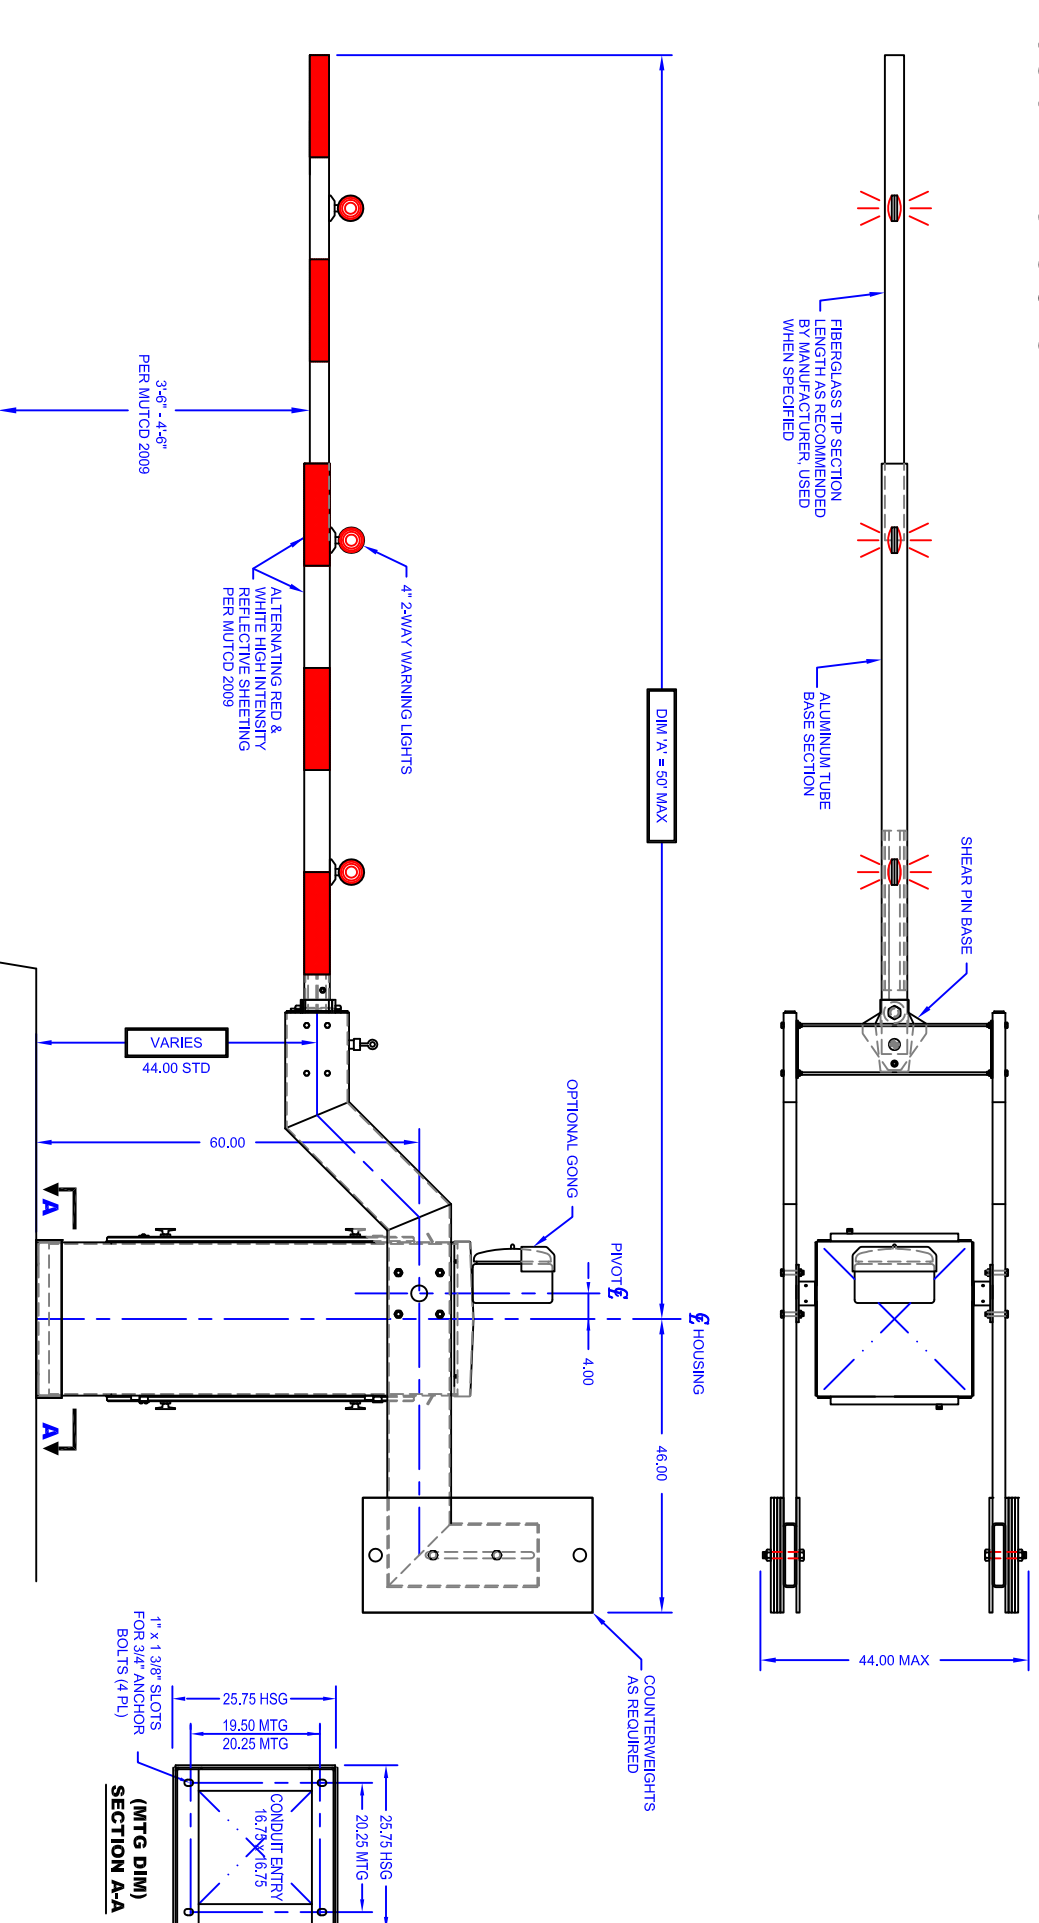

# VW-5 VERTICAL WARNING GATE (SINGLE RAIL ARM)

## Basic Dimensions

BV5-1001G (SINGLE RAIL)

TOLL FREE 888-560-2060

VW-5 Basic Dimensions  
© 2006 B&B Roadway. All Rights Reserved.

WARNING GATES