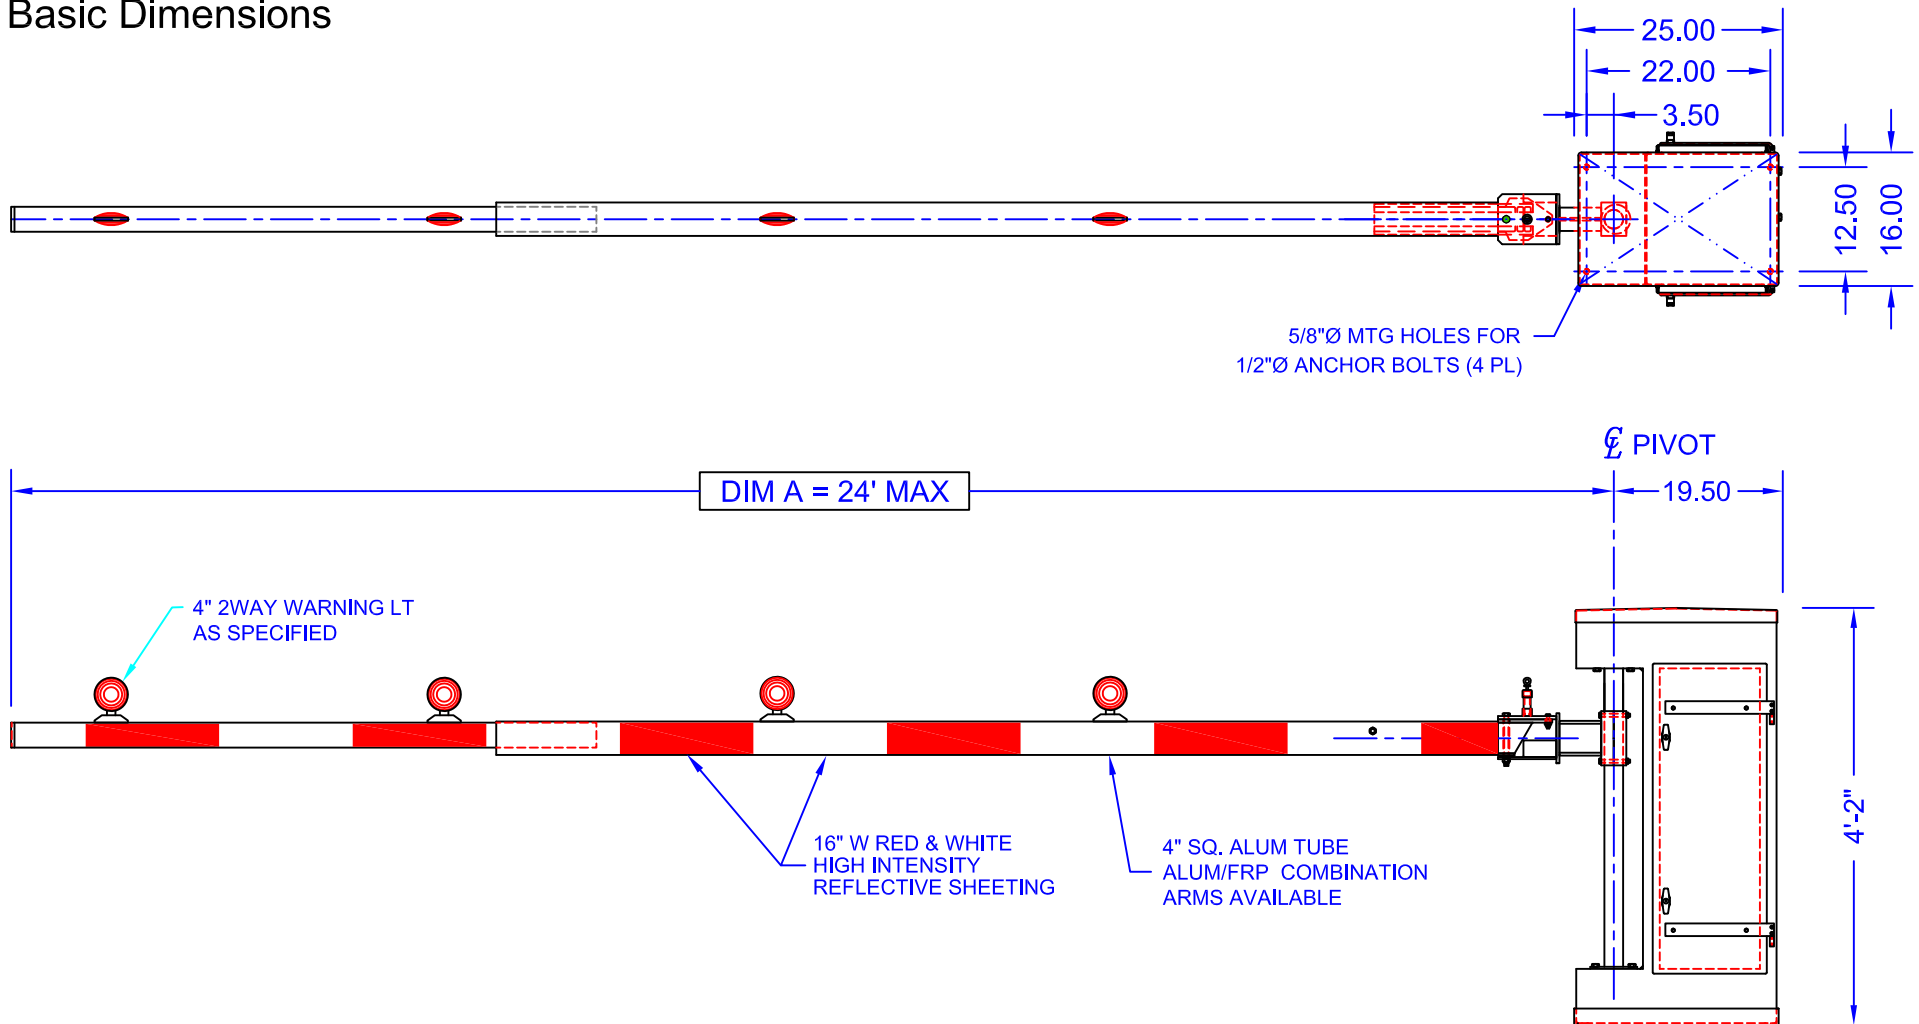

HW-2 HORIZONTAL WARNING GATE

Basic Dimensions

HW-2 HORIZONTAL PEDESTRIAN GATE

Basic Dimensions